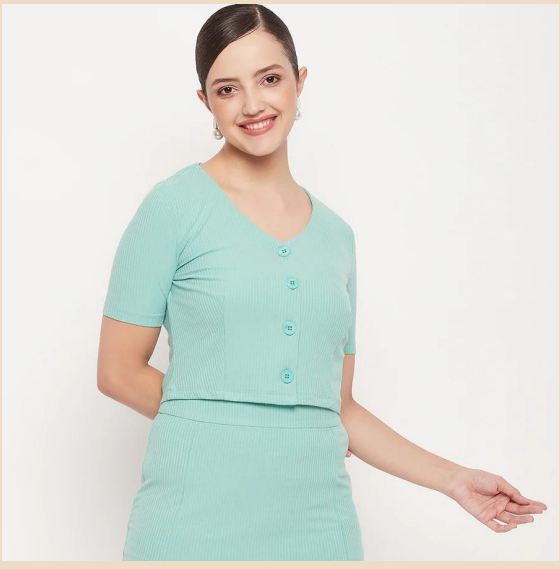

Choosing the Best Co-ord set for women

Madame Mint V Neckline Skirt Co-Ord Set

Madame Peach Co-Ord Set

Madame Blue Lapel Collar Side Slit Co-Ord Set

Madame Geometric Print Cherry Red Co-Ord Set

Madame White Knit Co-Ord Set